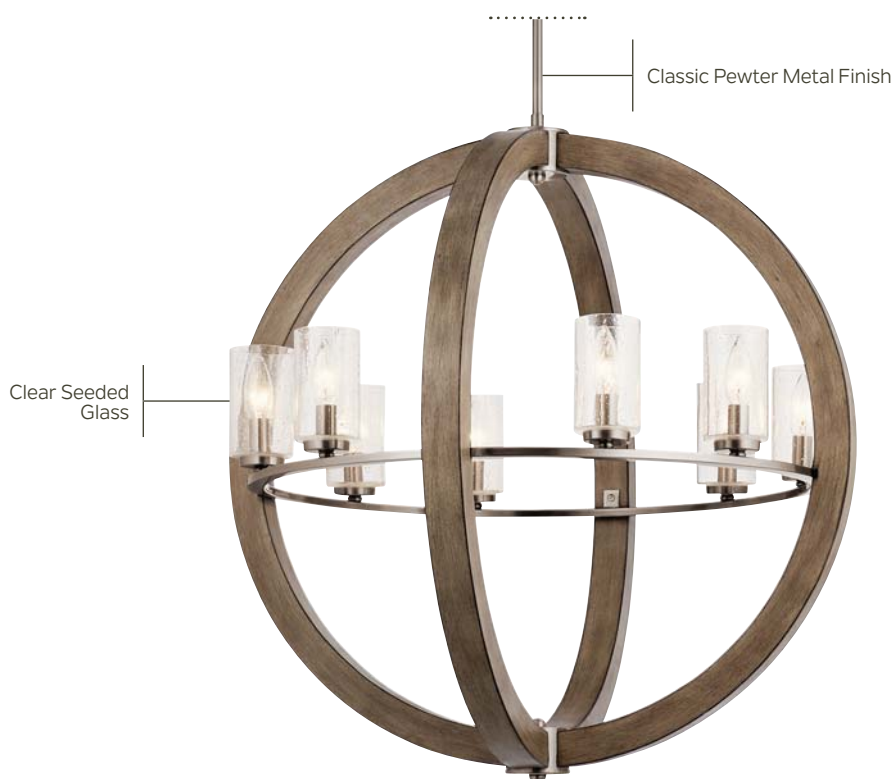

Distressed Antique Gray Wood

B | 43185 DAG
Chandelier

Classic Pewter Metal Finish

Clear Seeded
Glass

C | 43190 DAG
Chandelier

Grand Bank™

	ITEM #	FINISH	LIGHT SOURCE	DIMENSIONS	OVRL. H	STEM TILT	EXTRA WIRE	CHAIN/STEM	NOTES
A	43193	DAG	(6) 60W (C)	25W x 22.5H	61	---	74	36	Additional chain 2996 CLP, additional stem 2999 CLP. Sloped ceiling kit included.
B	43185	DAG	(4) 60W (C)	20W x 21.5H	60	90°	74	36	Additional stem 2999 CLP.
C	43190	DAG	(8) 60W (C)	28W x 30H	68	90°	110	36	Additional stem 2999 CLP.

Measurements shown in inches. U.S. & Canada Patent Pending.